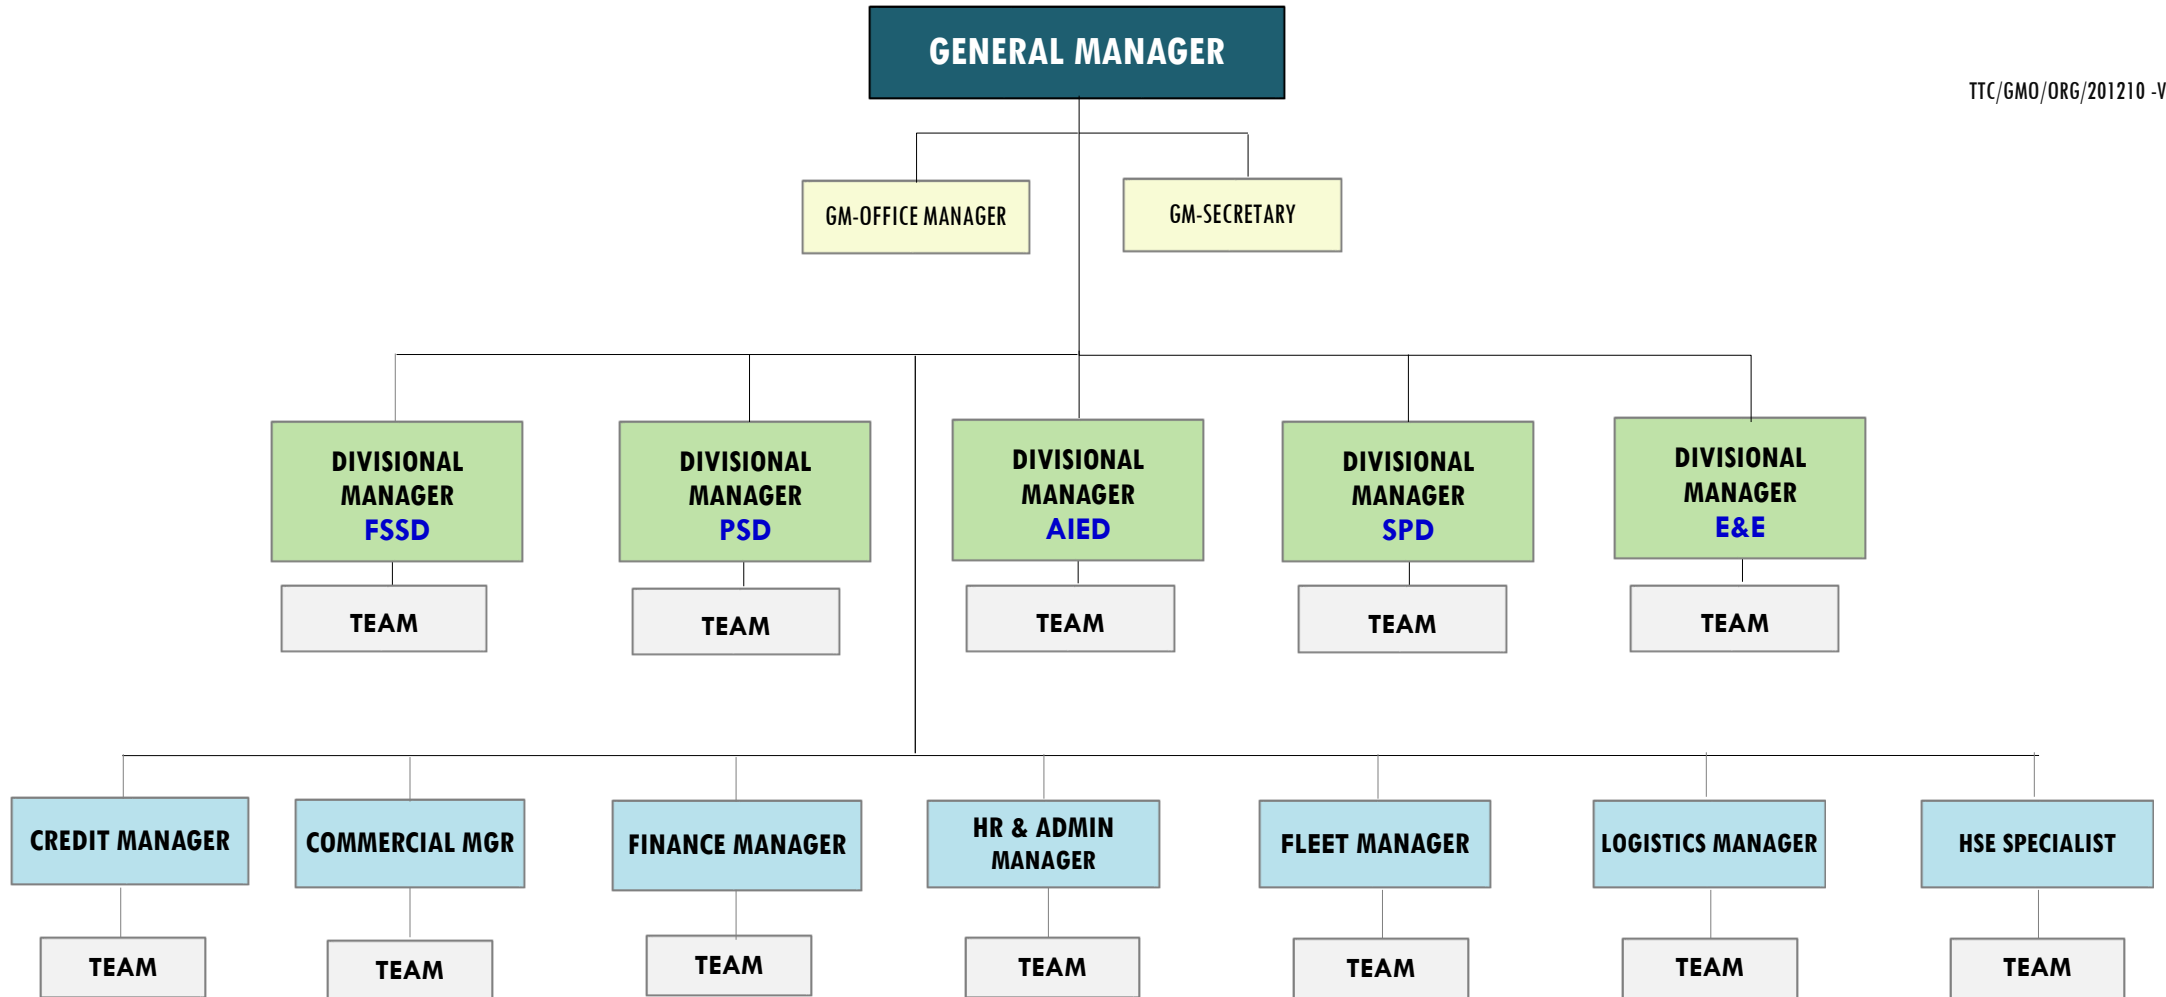

TTC ORGANIZATION CHART

TTC/GMO/ORG/201210 -Ver-2.0

FSSD : Fire Safety & Security; **PSD** : Power Solutions ; **AIED**: Automotive & Industrial Equipment; **SPD**: Specialized Projects; **E&E**: Elevators & Escalators Division

■ Divisions ■ Departments ■ Teams